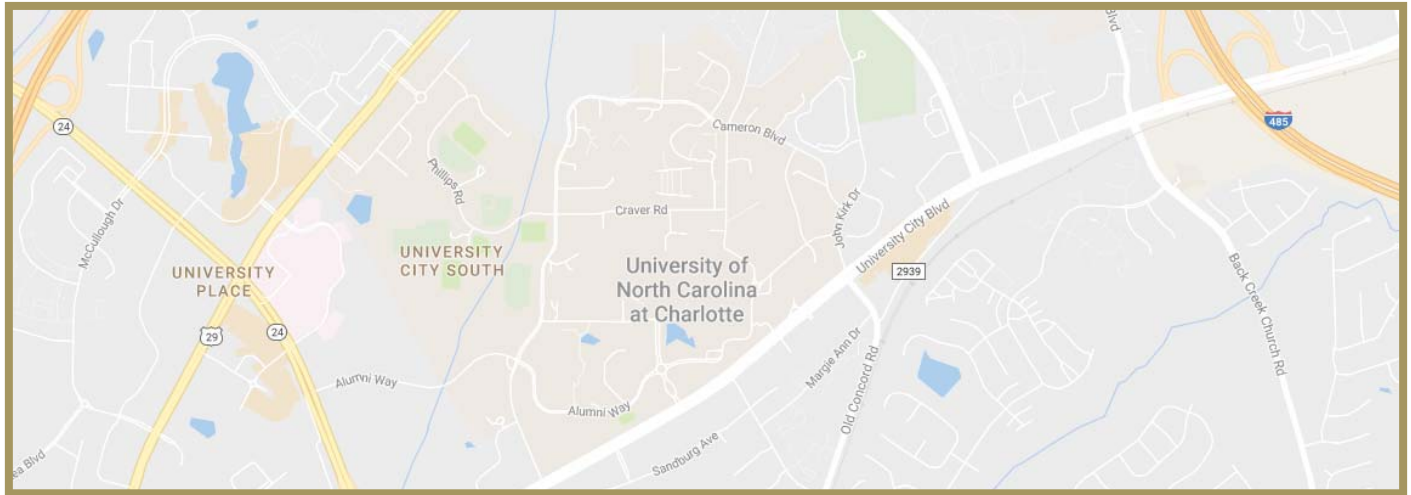

DIRECTIONS TO UNC CHARLOTTE

FROM NORTH OF CHARLOTTE VIA I-85

Take exit 45A (Harris Blvd). Merge onto Harris, cross N. Tryon Street/Hwy 29 intersection, pass Grand Promenade Center on right, exit right to Hwy 49 at large green "Exit" sign (follow brown signs towards PNC Music Pavilion). At bottom of exit ramp, turn left on Hwy 49 (University City Blvd); main entrance to campus is 1 mile on left.

FROM NORTH OF CHARLOTTE VIA I-77

Take exit #18 (Harris Boulevard). Turn left onto Harris and go seven miles to the exit for Hwy 49 (you will pass Grand Promenade Center on right, exit right at large green "Exit" sign (follow brown signs towards PNC Music Pavilion). At bottom of exit ramp, turn left on Hwy 49 (University City Blvd); main entrance to campus is 1 mile on left.

FROM SOUTH OF CHARLOTTE VIA I-85

Take exit 45A (Harris Blvd). Merge onto Harris, cross N. Tryon Street/Hwy 29 intersection, pass Grand Promenade Center on right, exit right to Hwy 49 at large green "Exit" sign (follow brown signs towards PNC Music Pavilion). At bottom of exit ramp, turn left on Hwy 49 (University City Blvd); main entrance to campus is 1 mile on left.

FROM CONCORD AREA VIA US 29

Turn left onto Harris Boulevard, pass Grand Promenade Center on right, exit right to Hwy 49 at large green "Exit" sign (follow brown signs towards PNC Music Pavilion). At bottom of exit ramp, turn left on Hwy 49 (University City Blvd); main entrance to campus is 1 mile on left.